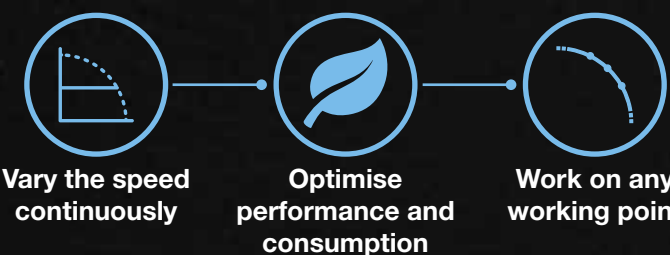

K-SERIES

The Key to efficiency

Efficiency, or *Koritsu* in Japanese, is the soul of our innovative range: K-Series, consisting of the best EBARA pumps integrated with the E-SPD+ inverter.

The fusion between the EVMS vertical multistage electric pumps and the integrated E-SPD+ frequency converter gave rise to the **EVMS-K**, the first of the new range.

The technical features of the two products mean that the EVMS-K can vary the speed continuously and operate on any working point, **thus optimising performances** and power consumption depending on the system's requirements.

A new product ready for use.